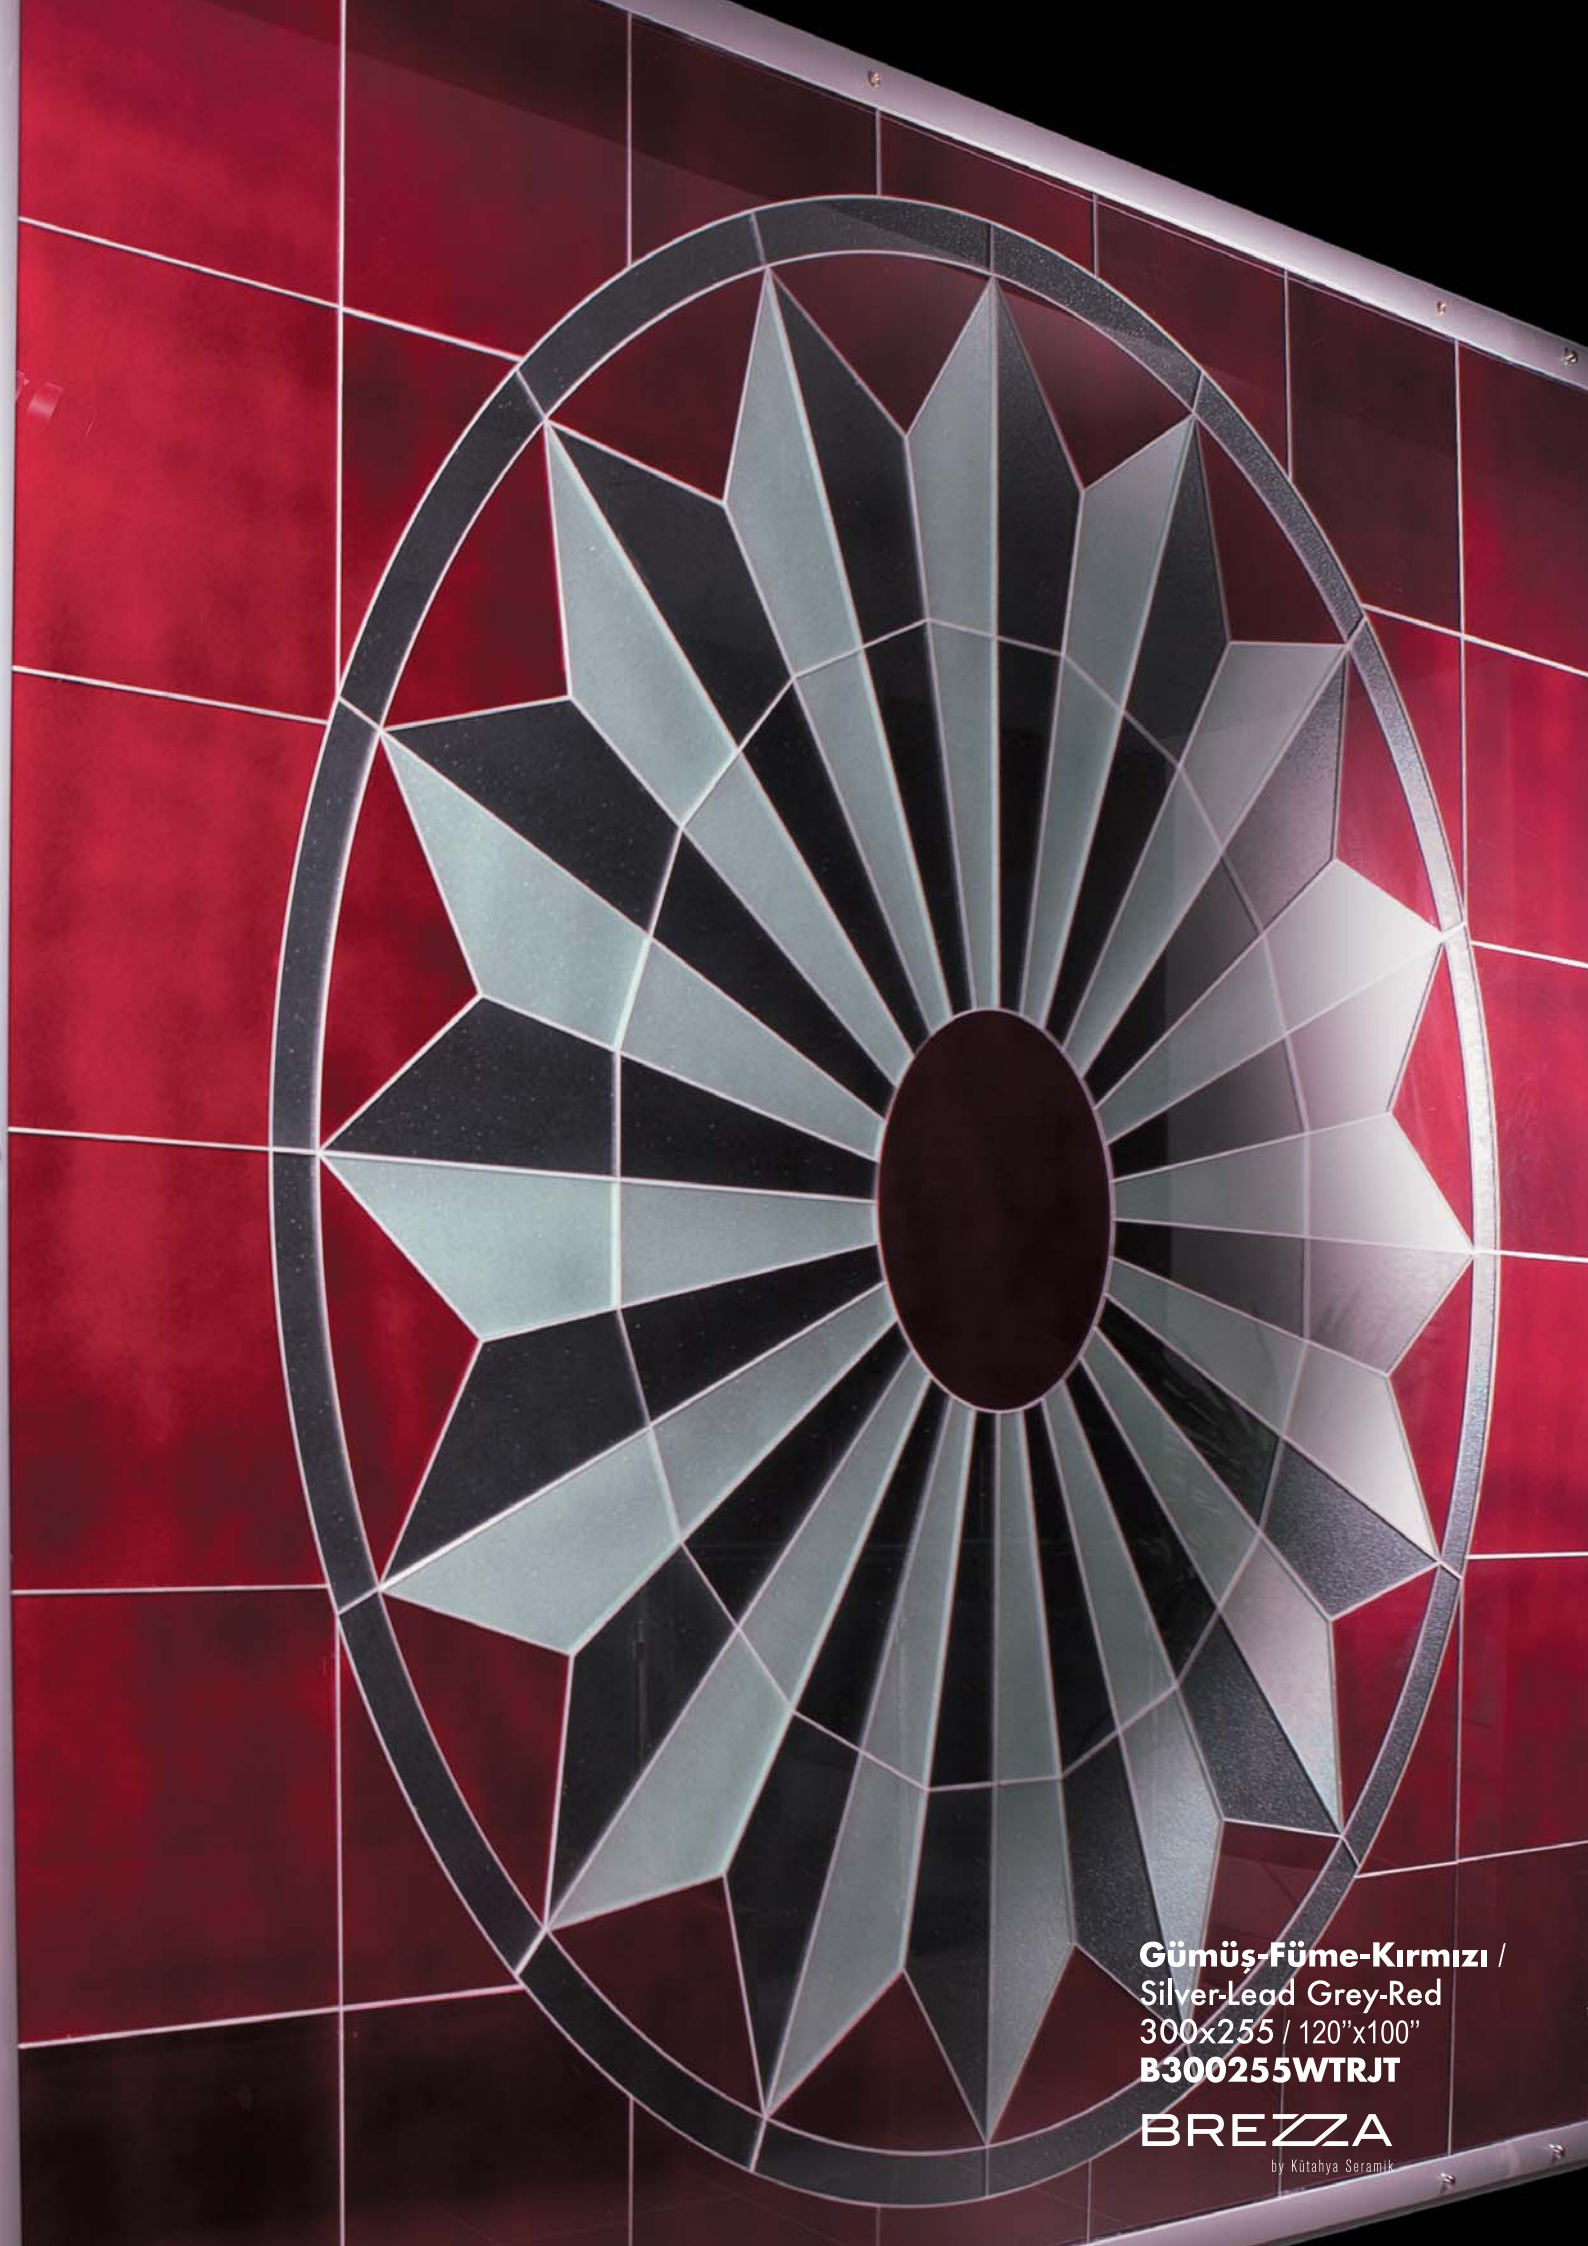

İçindekiler / Index

Silvery Colors	1-15
Silvery Colors Mix	17-29
Color Rain	31-61
Color Rain Mix	63-81
Lavabo ve Bordür Sink and Listello	86-90

BREZZA

by Kütahya Seramik

Gümüş-Füme-Kırmızı /
Silver-Lead Grey-Red
300x255 / 120"x100"
B300255WTRJT

BREZZA
by Kütahya Seramik